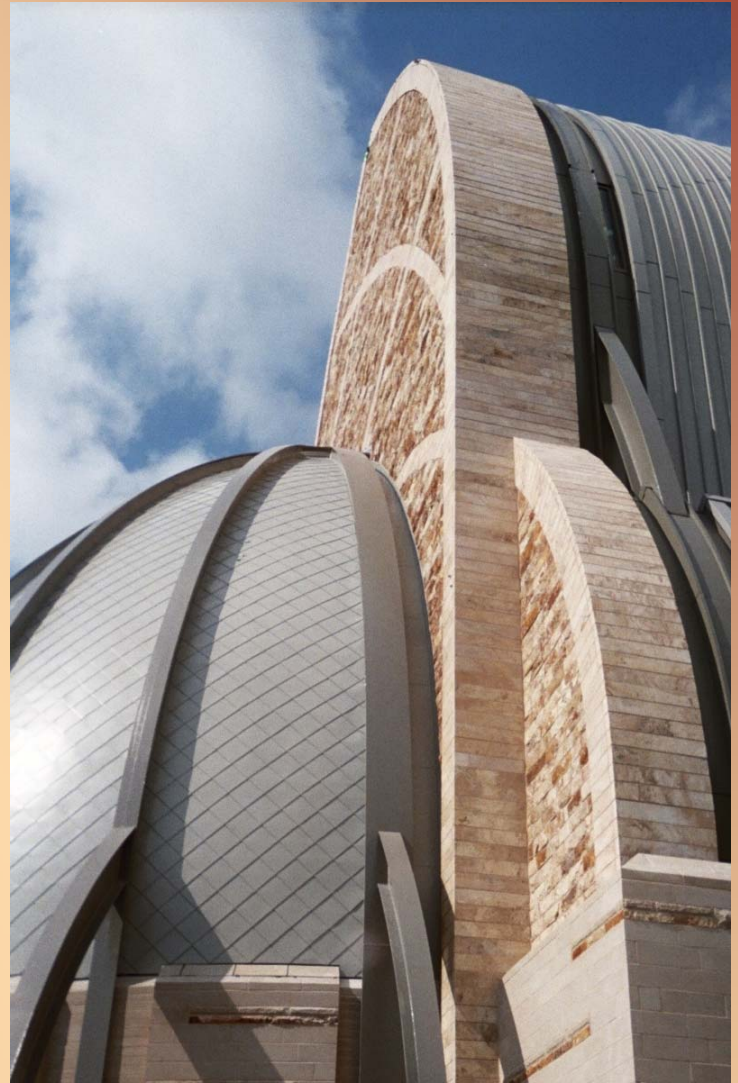

# MG H-SEAM

The **MG H-SEAM** Panels have an interlocking hook seam connection and are mechanically fastened with concealed clips and fasteners. The panels are installed in a sequential pattern, hooked on all four sides to form a watertight system. Additional size and material options are available. Please contact M.G. McGrath, Inc. for information.

- **Materials**
  - Steel - 22 to 26 gauge
  - Stainless Steel - 24 and 26 gauge
  - Aluminum - .032" and .040"
  - Copper - 16 & 20 oz
  - Zinc - .7mm, .8mm
  - Titanium - 26 gauge
- **Sizes**
  - Width - 6" to 24"
  - Length - 12" to 118"
  - \* Nominal sizes vary based on material
- **Finishes**
  - A full line of finishes are available
  - Finish warranty available
- **Features**
  - Interlocking Hook connection
  - Can be tapered
  - Can be installed on radius substrate
  - Wall and roof applications available
- **Limitations**
  - Cannot be radiused
  - Size Limitations
- **Technical Information**
  - UL-580 Certified
  - Miami-Dade County Certified
  - \* Specifications are dependent upon conditions
- **Notes**
  - Light gauge material can cause oil canning
  - Pre-finished material will craze at bends
  - Flashing & accessories available

# MG H-SEAM

The **MG H-SEAM** Panel can be fabricated to suit complicated structures and field conditions. They can be installed on walls or roofs and are excellent for soldered roofing or rain-screen applications. The panels can be tapered, or applied diagonally for a diamond shaped appearance and can also be applied over radius substrate. The interlocking seams produce clean and simple joints. Panels are also available in a wide variety of materials and colors to create unique designs. Please contact M.G. McGrath for more detailed information regarding your project.