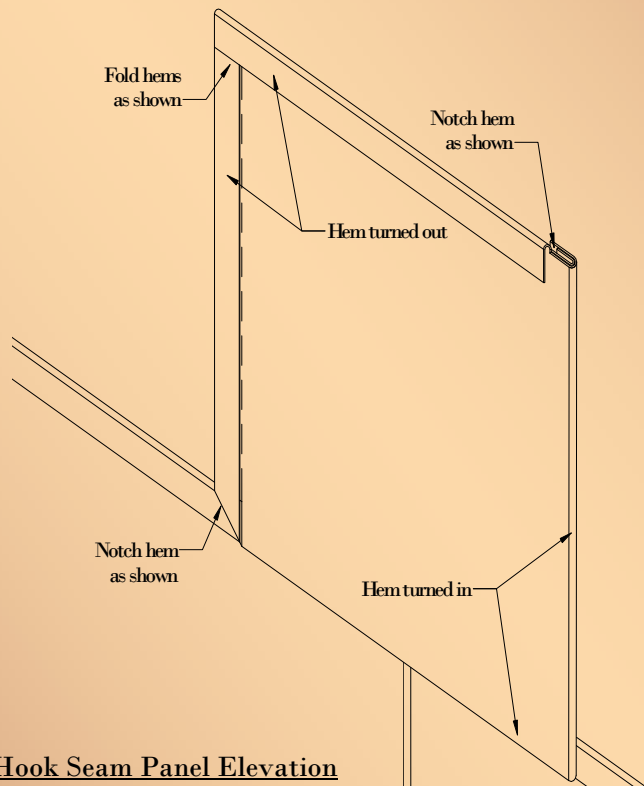

Hook Seam Panel Elevation