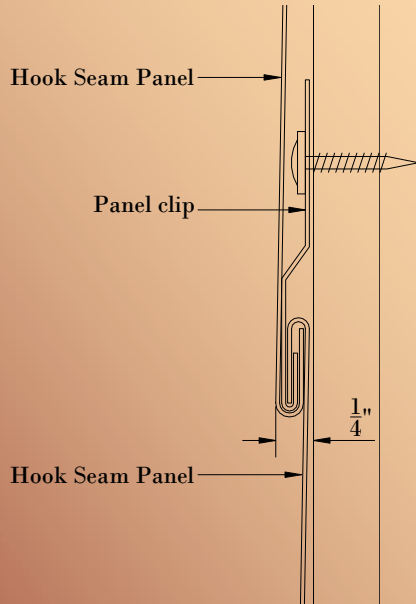

# MG H-SEAM

The **MG H-SEAM** Panels have an interlocking hook seam connection and are mechanically fastened with concealed clips and fasteners. The panels are installed in a sequential pattern, hooked on all four sides to form a watertight system. Additional size and material options are available. Please contact M.G. McGrath, Inc. for information.

- **Materials**
  - Steel - 22 to 26 gauge
  - Stainless Steel - 24 and 26 gauge
  - Aluminum - .032" and .040"
  - Copper - 16 & 20 oz
  - Zinc - .7mm, .8mm
  - Titanium - 26 gauge
- **Sizes**
  - Width - 6" to 24"
  - Length - 12" to 118"
  - \* Nominal sizes vary based on material
- **Finishes**
  - A full line of finishes are available
  - Finish warranty available
- **Features**
  - Interlocking Hook connection
  - Can be tapered
  - Can be installed on radius substrate
  - Wall and roof applications available
- **Limitations**
  - Cannot be radiused
  - Size Limitations
- **Technical Information**
  - UL-580 Certified
  - Miami-Dade County Certified
  - \* Specifications are dependent upon conditions
- **Notes**
  - Light gauge material can cause oil canning
  - Pre-finished material will craze at bends
  - Flashing & accessories available

# MG H-SEAM

The **MG H-SEAM** Panel can be fabricated to suit complicated structures and field conditions. They can be installed on walls or roofs and are excellent for soldered roofing or rain-screen applications. The panels can be tapered, or applied diagonally for a diamond shaped appearance and can also be applied over radius substrate. The interlocking seams produce clean and simple joints. Panels are also available in a wide variety of materials and colors to create unique designs. Please contact M.G. McGrath for more detailed information regarding your project.